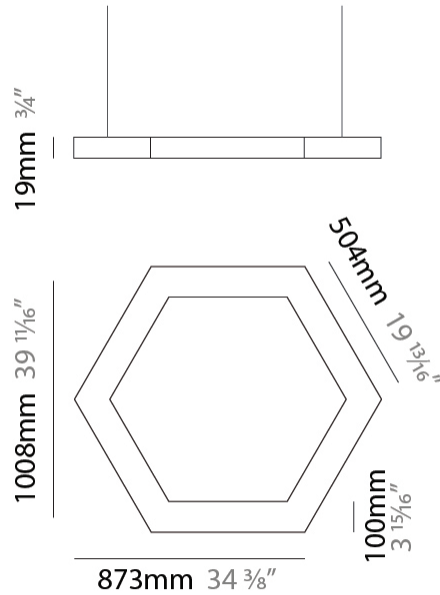

A51094- -

base number   Color   Finish
Temperature   Options

1. To build a product code in our configurator select the specify button on the base model # product page
2. To build a manual product code on this datasheet choose from the options listed below in blue font and add the suffix to the base model #

GENERAL

Series: Infinite Honeycomb
Partner: Ivela
Division: Architectural
Installation: Suspension
Product Type: Panels
Mounting Location: Ceiling
Light Distribution: Direct

PHYSICAL

Shape: Hexagon
Length (mm): 1008
Length (in): 43 ¹¹/₁₆
Width (mm): 873
Width (in): 43 ¹¹/₁₆
Height (mm): 19
Height (in): 1 ¹/₁₆
Max. Overall Height (mm): 3019
Max. Overall Height (in): 118 ⁷/₈
Diffuser: PMMA - Opal
Fixture Finish: WHI / BLK / GLD
Fixture Material: Aluminum
Cable Details: 3,000mm / 118 1/8" - Transparent Cable

ELECTRICAL

Lamp Type: LED
Input Wattage (W): 60
Dimming: Tri-Mode (Non-Dimming and Phase Dimming (120Vac only) and 0-10V Dimming)
Driver Included: No
Driver Location: Remote
Driver Type: Constant Voltage - Universal
Driver Class: Class 2
Housing: ENCP 5 (ERP) ENCP 8 (SC Power)
Input Voltage (V): 120 - 277
Output Voltage (V): 24

LED

Color Temperature (°K): 2700 / 3000 / 3500 / 4000
Max. Delivered Lumen (lm): 3600 / 3750 / 3861 / 3975
Nominal Lumen (lm): 7200 / 7500 / 7723 / 7950
CRI: >93 CRI
Lamp Life (hrs): 50000

OPTICAL

RATINGS AND CERTIFICATIONS

Certified By: CSA Certified to UL and CSA Standards
IP rating: IP20